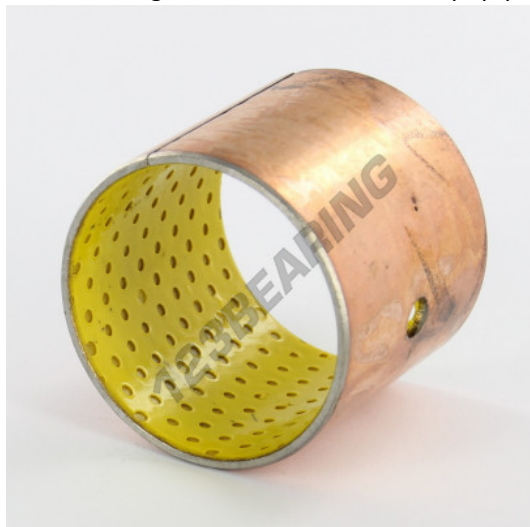

## PAP bushes PAP5050-P20 - PAP5050-P20

<https://www.123bearing.eu/accessories/bushes/pap/pap5050-p20>

### PRODUCT FEATURES

Brand	GEN
Inside diameter	50 mm
Outside diameter	55 mm
Thickness	50 mm
Type	PAP
Weight	129 g
Packaging	1

[contact@123bearing.eu](mailto:contact@123bearing.eu)

+33 359 36 04 90

CRT4 de Lesquin 60 Rue Du Haut De Sainghin 59273 Fretin FRANCE