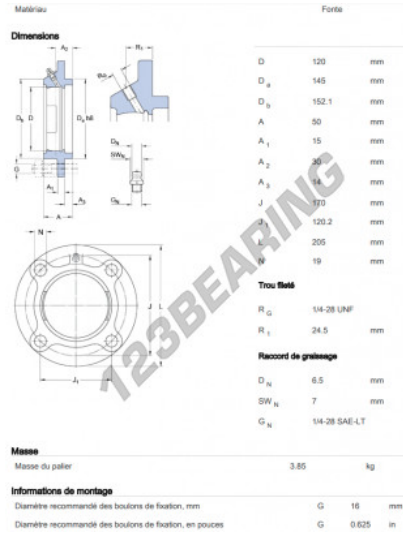

## Tapered roller bearing 387A-382S-SKF - 387A-382S-SKF

<https://www.123bearing.eu/bearing-housing/roller-bearing/tapered/387a-382s-skf>

### PRODUCT FEATURES

Brand	SKF
N° Ean13	3616060833754
Inside diameter	57.15 mm
Outside diameter	96.838 mm
Thickness	25.4 mm
Packaging	1

[contact@123bearing.eu](mailto:contact@123bearing.eu)

+33 359 36 04 90