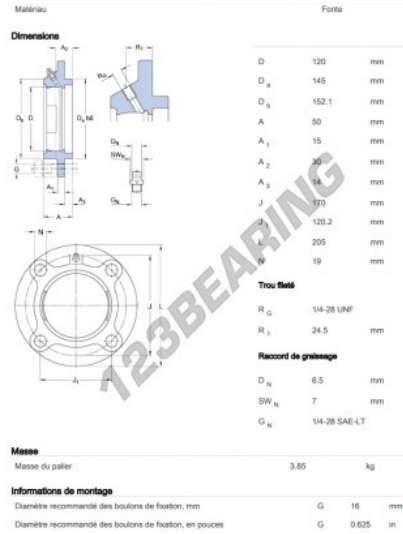

Tapered roller bearing 387A-382S-SKF - 387A-382S-SKF

<https://www.123bearing.eu/bearing-housing/roller-bearing/tapered/387a-382s-skf>

PRODUCT FEATURES

Brand	SKF
N° Ean13	3616060833754
Inside diameter	57.15 mm
Outside diameter	96.838 mm
Thickness	25.4 mm
Packaging	1