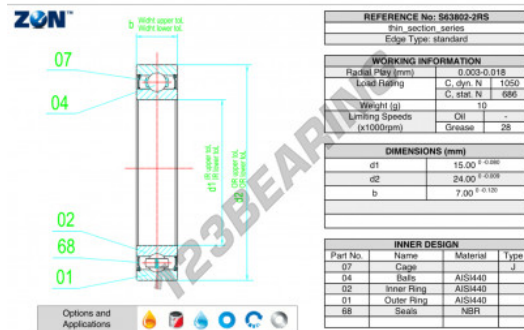

Deep groove ball bearing single row S63802-2RS-ZEN - 63802-2RS-INOX-ZEN

<https://www.123bearing.eu/bearing-housing/deep-groove-bearing/single-row/63802-2rs-inox-zen>

PRODUCT FEATURES

Brand	ZEN
N° Ean13	3616060489548
Inside diameter	15 mm
Sealing	-
Outside diameter	24 mm
Thickness	7 mm
Weight	9 g
Dynamic load	1 kN
Packaging	-