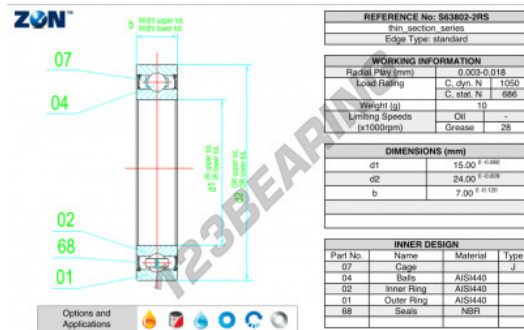

## Deep groove ball bearing single row S63802-2RS-ZEN - 63802-2RS-INOX-ZEN

<https://www.123bearing.eu/bearing-housing/deep-groove-bearing/single-row/63802-2rs-inox-zen>

### PRODUCT FEATURES

Brand	ZEN
N° Ean13	3616060489548
Inside diameter	15 mm
Sealing	Seal on both sides
Outside diameter	24 mm
Thickness	7 mm
Weight	9 g
Dynamic load	1 kN
Packaging	1

[contact@123bearing.eu](mailto:contact@123bearing.eu)