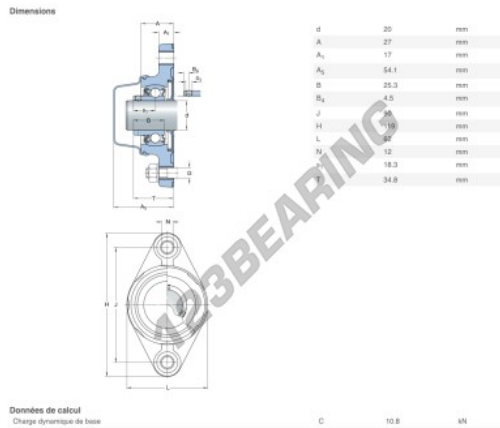

Housed bearing 2 bolts F2BC-20M-CPSS-DFH-SKF - F2BC-20M-CPSS-DFH-SKF

<https://www.123bearing.eu/bearing-housing/housed-bearing/cast-iron-housed-bearing-2/f2bc-20m-cpss-dfh-skf>

PRODUCT FEATURES

Brand	SKF
N° Ean13	7316577845351
Shaft diameter	20 mm
No. of fasteners	2
Tightening	Eccentric locking ring
Mounting center distance	90 mm
Material	FOOD-GRADE POLYPROPYLENE
Weight	280 g
Dynamic load	10.8 kN
Static load	6.55 kN
Packaging	1
Standard	No standard