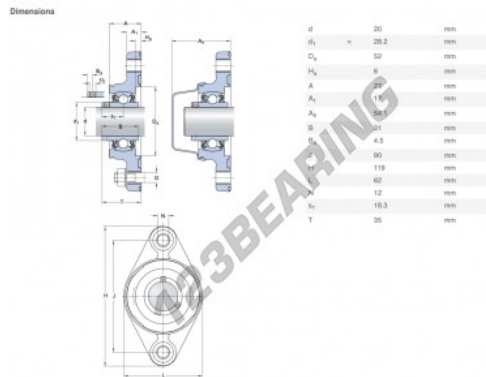

## Housed bearing 2 bolts F2BC-20M-TPSS-SKF - F2BC-20M-TPSS-SKF

<https://www.123bearing.eu/bearing-housing/housed-bearing/cast-iron-housed-bearing-2/f2bc-20m-tpss-skf>

### PRODUCT FEATURES

Brand	SKF
N° Ean13	7316577846631
Shaft diameter	20 mm
Shaft diameter	0.787" inch
No. of fasteners	2
Tightening	Eccentric locking ring
Mounting center distance	90 mm
Mounting center distance	3.543" inch
Material	FOOD-GRADE POLYPROPYLENE
Packaging	1