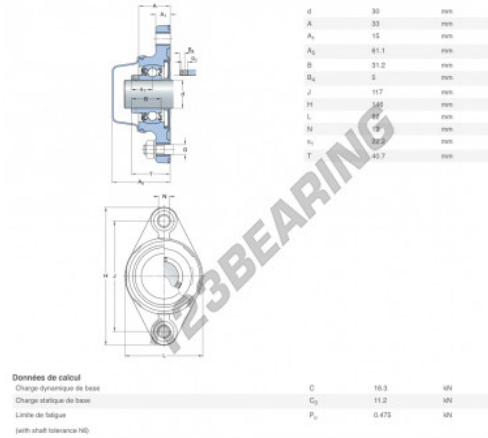

Housed bearing 2 bolts

F2BC-30M-CPSS-DFH-SKF - F2BC-30M-CPSS-DFH-SKF

<https://www.123bearing.eu/bearing-housing/housed-bearing/cast-iron-housed-bearing-2/f2bc-30m-cpss-dfh-skf>

PRODUCT FEATURES

Brand	SKF
N° Ean13	7316577829054
Shaft diameter	30 mm
No. of fasteners	2
Tightening	Eccentric locking ring
Mounting center distance	117 mm
Material	FOOD-GRADE POLYPROPYLENE
Packaging	1