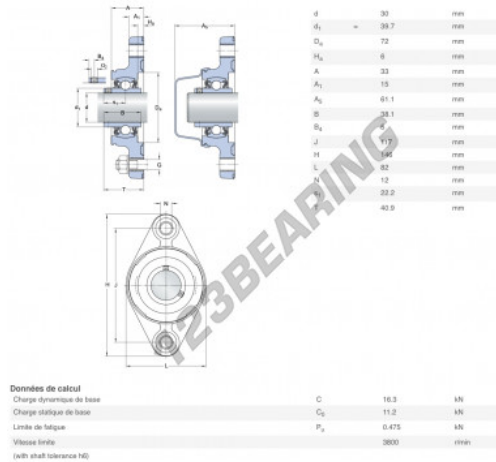

Housed bearing 2 bolts F2BC-30M-TPSS-SKF - F2BC-30M-TPSS-SKF

<https://www.123bearing.eu/bearing-housing/housed-bearing/cast-iron-housed-bearing-2/f2bc-30m-tpss-skf>

PRODUCT FEATURES

Brand	SKF
N° Ean13	7316577831002
Shaft diameter	30 mm
No. of fasteners	2
Tightening	-
Mounting center distance	117 mm
Material	-
Packaging	-