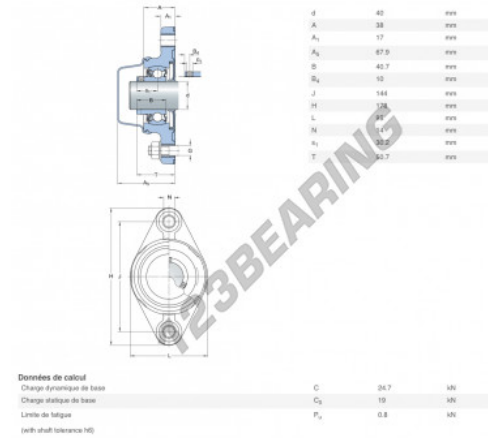

## Housed bearing 2 bolts F2BC-40M-CPSS-DFH-SKF - F2BC-40M-CPSS-DFH-SKF

<https://www.123bearing.eu/bearing-housing/housed-bearing/cast-iron-housed-bearing-2/f2bc-40m-cpss-dfh-skf>

### PRODUCT FEATURES

Brand	SKF
N° Ean13	7316577859303
Shaft diameter	40 mm
No. of fasteners	2
Tightening	Eccentric locking ring
Mounting center distance	144 mm
Material	FOOD-GRADE POLYPROPYLENE
Packaging	1