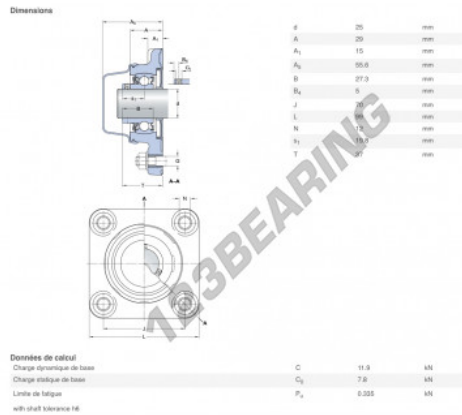

Housed bearing 4 bolts

F4BC-25M-CPSS-DFH-SKF - F4BC-25M-CPSS-DFH-SKF

<https://www.123bearing.eu/bearing-housing/housed-bearing/cast-iron-housed-bearing-4/f4bc-25m-cpss-dfh-skf>

PRODUCT FEATURES

Brand	SKF
N° Ean13	7316577858467
Shaft diameter	25 mm
Shaft diameter	0.984" inch
No. of fasteners	4
Tightening	Eccentric locking ring
Mounting center distance	70 mm
Mounting center distance	2.756" inch
Limiting speed	700 rpm
Material	FOOD-GRADE POLYPROPYLENE
Weight	380 g
Dynamic load	11.9 kN
Static load	7.8 kN
Packaging	1
Standard	No standard