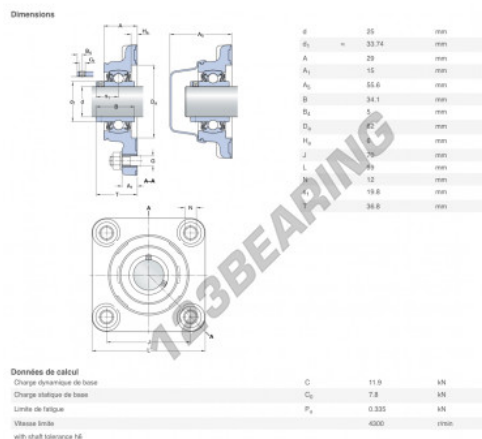

Housed bearing 4 bolts F4BC-25M-TPSS-SKF - F4BC-25M-TPSS-SKF

<https://www.123bearing.eu/bearing-housing/housed-bearing/cast-iron-housed-bearing-4/f4bc-25m-tpss-skf>

PRODUCT FEATURES

Brand	SKF
N° Ean13	7316577858702
Shaft diameter	25 mm
No. of fasteners	4
Tightening	Eccentric locking ring
Mounting center distance	70 mm
Limiting speed	4300 rpm
Material	FOOD-GRADE POLYPROPYLENE
Weight	333 g
Dynamic load	11.9 kN
Static load	7.8 kN
Packaging	1
Standard	No standard