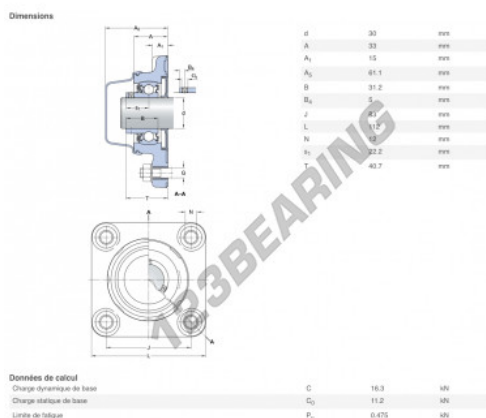

Housed bearing 4 bolts F4BC-30M-CPSS-DFH-SKF - F4BC-30M-CPSS-DFH-SKF

<https://www.123bearing.eu/bearing-housing/housed-bearing/cast-iron-housed-bearing-4/f4bc-30m-cpss-dfh-skf>

PRODUCT FEATURES

Brand	SKF
N° Ean13	7316577829016
Shaft diameter	30 mm
No. of fasteners	4
Tightening	-
Mounting center distance	83 mm
Material	-
Weight	563 g
Packaging	-
Standard	-