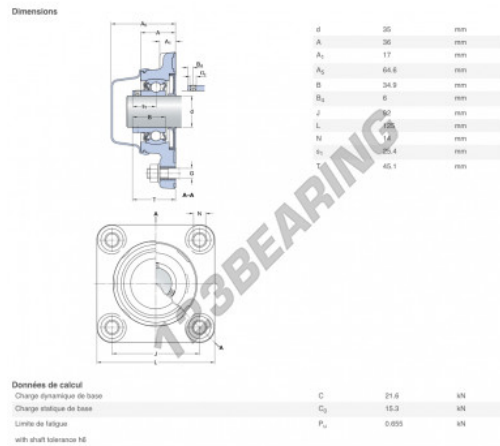

Housed bearing 4 bolts F4BC-35M-CPSS-DFH-SKF - F4BC-35M-CPSS-DFH-SKF

<https://www.123bearing.eu/bearing-housing/housed-bearing/cast-iron-housed-bearing-4/f4bc-35m-cpss-dfh-skf>

PRODUCT FEATURES

Brand	SKF
N° Ean13	7316577855978
Shaft diameter	35 mm
No. of fasteners	4
Tightening	Eccentric locking ring
Mounting center distance	92 mm
Material	FOOD-GRADE POLYPROPYLENE
Weight	792 g
Packaging	1
Standard	No standard