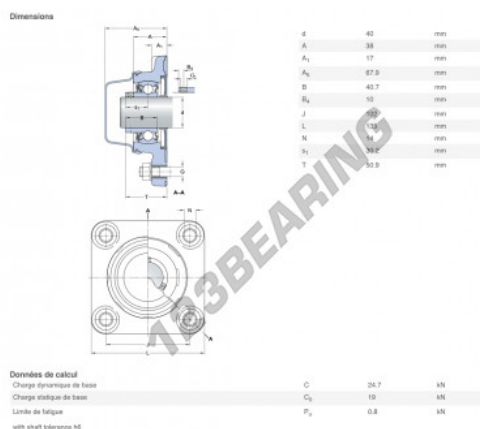

Housed bearing 4 bolts F4BC-40M-CPSS-DFH-SKF - F4BC-40M-CPSS-DFH-SKF

<https://www.123bearing.eu/bearing-housing/housed-bearing/cast-iron-housed-bearing-4/f4bc-40m-cpss-dfh-skf>

PRODUCT FEATURES

Brand	SKF
N° Ean13	7316577859280
Shaft diameter	40 mm
No. of fasteners	4
Tightening	Eccentric locking ring
Mounting center distance	102 mm
Limiting speed	500 rpm
Material	FOOD-GRADE POLYPROPYLENE
Weight	1000 g
Dynamic load	24.7 kN
Static load	19 kN
Packaging	1
Standard	No standard