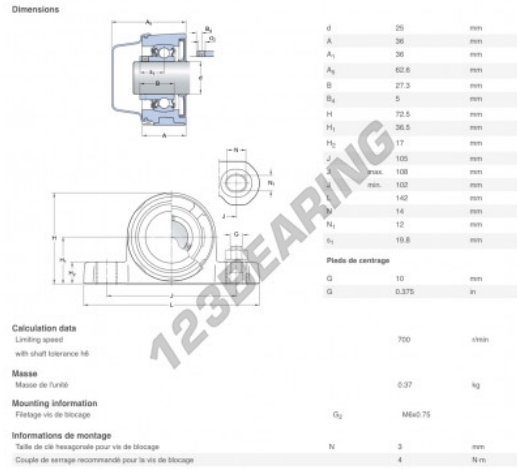

Housed bearing 2 bolts P2BC-25M-CPSS-DFH-SKF - P2BC-25M-CPSS-DFH-SKF

<https://www.123bearing.eu/bearing-housing/housed-bearing/cast-iron-housed-bearing-2/p2bc-25m-cpss-dfh-skf>

PRODUCT FEATURES

Brand	SKF
N° Ean13	7316577858498
Shaft diameter	25 mm
No. of fasteners	2
Tightening	Eccentric locking ring
Mounting center distance	105 mm
Material	FOOD-GRADE POLYPROPYLENE
Packaging	1