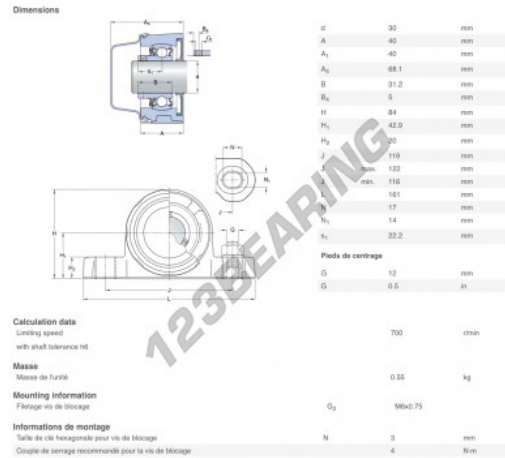

Housed bearing 2 bolts P2BC-30M-CPSS-DFH-SKF - P2BC-30M-CPSS-DFH-SKF

<https://www.123bearing.eu/bearing-housing/housed-bearing/cast-iron-housed-bearing-2/p2bc-30m-cpss-dfh-skf>

PRODUCT FEATURES

| | |
|--------------------------|--------------------------|
| Brand | SKF |
| N° Ean13 | 7316577829078 |
| Shaft diameter | 30 mm |
| No. of fasteners | 2 |
| Tightening | Eccentric locking ring |
| Mounting center distance | 119 mm |
| Material | FOOD-GRADE POLYPROPYLENE |
| Packaging | 1 |