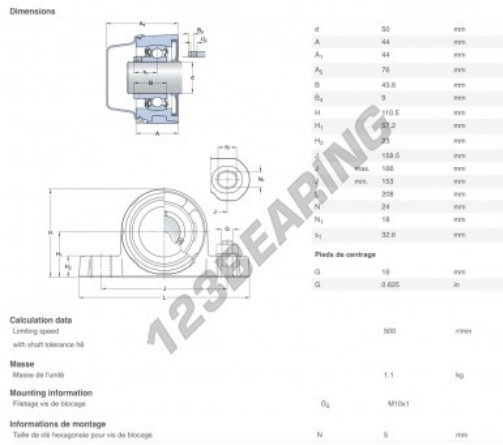

## Housed bearing 2 bolts P2BC-50M-CPSS-DFH-SKF - P2BC-50M-CPSS-DFH-SKF

<https://www.123bearing.eu/bearing-housing/housed-bearing/cast-iron-housed-bearing-2/p2bc-50m-cpss-dfh-skf>

### PRODUCT FEATURES

Brand	SKF
N° Ean13	7316577847805
Shaft diameter	50 mm
No. of fasteners	2
Tightening	-
Mounting center distance	159.5 mm
Material	-
Packaging	-

[contact@123bearing.eu](mailto:contact@123bearing.eu)