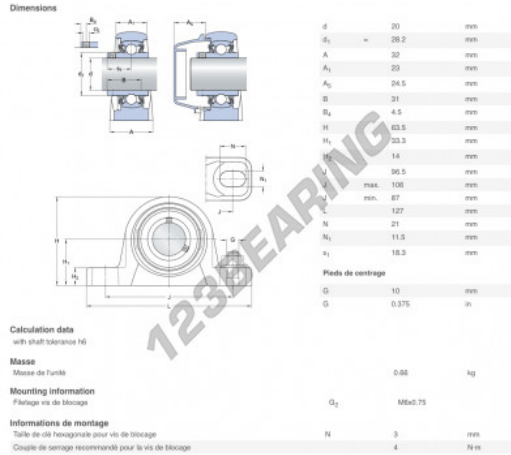

## Housed bearing 2 bolts P2BSS-20M-YTPSS-SKF - P2BSS-20M-YTPSS-SKF

<https://www.123bearing.eu/bearing-housing/housed-bearing/cast-iron-housed-bearing-2/p2bss-20m-ytpss-skf>

### PRODUCT FEATURES

Brand	SKF
N° Ean13	7316577847300
Shaft diameter	20 mm
No. of fasteners	2
Tightening	Eccentric locking ring
Mounting center distance	96.5 mm
Material	STAINLESS STEEL
Packaging	1

[contact@123bearing.eu](mailto:contact@123bearing.eu)