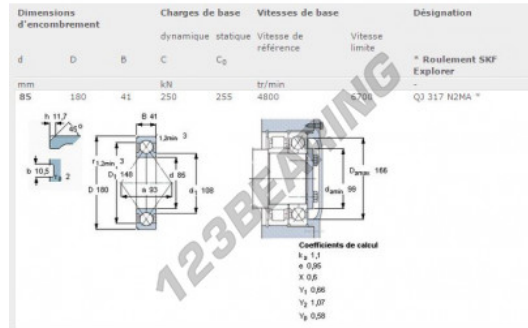

Deep groove ball bearing single row QJ317-N2MA-SKF - QJ317-N2-MA-SKF

<https://www.123bearing.eu/bearing-housing/deep-groove-bearing/single-row/qj317-n2-ma-skf>

PRODUCT FEATURES

Brand	SKF
N° Ean13	7316577109590
Inside diameter	85 mm
Sealing	Non-tight
Cage	Machined metal
Contact angle	35 °
Outside diameter	180 mm
Thickness	41 mm
Limiting speed	6700 rpm
Weight	5328 g
Dynamic load	250 kN
Static load	255 kN
Packaging	1