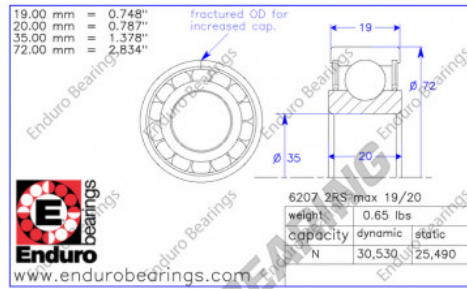

Deep groove ball bearing single row 6207-2RS-MAX-19-20-ENDURO - 6207-2RS-MAX-19-20-ENDURO

<https://www.123bearing.eu/bearing-housing/deep-groove-bearing/single-row/6207-2rs-max-19-20-enduro>

Enduro	Insert Bearing
Inner Diameter, d	35.0 mm
Outer Diameter, D	72.0 mm
Width, B	20.00 mm
Inner Width, b	19.00 mm
Dynamic Capacity, Cr.	38,930 N
Static Capacity, Cor.	28,780 N
Weight	0.64 lb

PRODUCT FEATURES

Brand	ENDURO
N° Ean13	195947009725
Inside diameter	35 mm
Sealing	Seal on both sides
Outside diameter	72 mm
Thickness	20 mm
Weight	290 g
Packaging	1

contact@123bearing.eu

+33 359 36 04 90