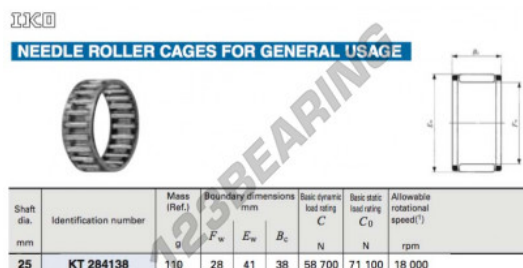

Needle roller cage KT284138C3-IKO - KT28X41X38-C3-IKO

<https://www.123bearing.eu/bearing-housing/needle-roller-bearing/cage/kt28x41x38-c3-iko>

PRODUCT FEATURES

Brand	IKO
N° Ean13	3663952364667
Inside diameter	28 mm
Outside diameter	41 mm
Thickness	38 mm
Packaging	1