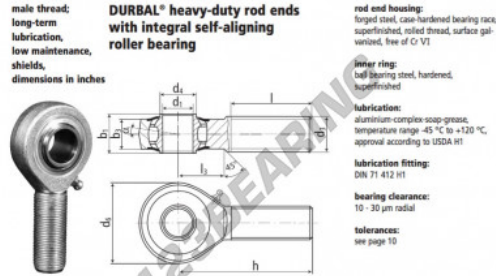

# SA Rod end BRTM1-2-00-502-DURBAL - BRTM-12-00-502-DURBAL

<https://www.123bearing.eu/bearing-housing/rod-end/sa/brtm-12-00-502-durbal>

## BRTM1/2-00-502

order number		measurements [inches]							
type	right-hand thread	left-hand thread	d <sub>1</sub>	d <sub>2</sub>	d <sub>3</sub>	d <sub>4</sub>	d <sub>5</sub>	b <sub>1</sub>	b <sub>2</sub>
BRTM 1/2 -00	-502		.500	.5000-20 UNF	.574	1.311	.624	.472	
measurements [inches]		weight		rotational speed limit		basic load rating			
type	h	l	l <sub>2</sub>	α	mm	min	dyn.	stat.	
BRTM 1/2	2.460	1.496	.846	7.5	0.109	1125	10250	6600	

## PRODUCT FEATURES

Brand	DURBAL
N° Ean13	3663952509921
Inside diameter	12.7 mm
Outside diameter	33.3 mm
Thickness	15.85 mm
Type	SA
Weight	109 g
Thread	Left-hand thread
Lubrication	with
Packaging	1

[contact@123bearing.eu](mailto:contact@123bearing.eu)