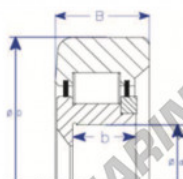

Mast guide bearing MG306DDL-2-ENDURO - MG306-DDL-2-ENDURO

<https://www.123bearing.eu/bearing-housing/deep-groove-bearing/mast-guide/mg306-ddl-2-enduro>

E
Non-Threaded Shoulder

Style IV Roller Bearing

Part Number	Style	Inner Diameter, d	Outer Diameter, D	Inner Ring Width, b	Outer Ring Width, B	Radius, R	Dynamic Capacity	Static Capacity
MG 306 DDL-2	IV-e Non threaded shoulder	30,000 mm	75,70 mm	16 mm	24,000 mm	6,000 mm	57,100 kN	67,100 kN

PRODUCT FEATURES

Brand	ENDURO
N° Ean13	3616060581822
Inside diameter	30 mm
Outside diameter	75.2 mm
Thickness	24 mm
Weight	150 g
Dynamic load	57.1 kN
Static load	67.1 kN
Packaging	-
Standard	-

contact@123bearing.eu