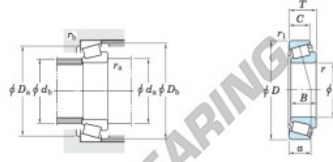

Tapered roller bearing

L21549-L21511-JTEKT - L21549-L21511-JTEKT

https://www.123bearing.eu/bearing-housing/roller-bearing/tapered/l21549-l21511-jtekt

Single-row tapered roller bearings inch series **Koyo**

Boundary dimensions (mm)							Basic load ratings (kN)		Limiting speeds (min ⁻¹)	
d	D	T	B	C	r ₁ max.	r ₁ min.	C _r	C ₁₀	Grease lub.	Oil lub.
15.875	34.988	10.998	10.998	27.12	1.2	1.2	14.5	14.3	12 000	16 000

Bearing No.		Load center (mm)	Mounting dimensions (mm)						Constant	Axial load factors		(Refer.) Mass (kg)	
Inner ring	Outer ring	a	d _a	d _b	D _a	D _b	r _a max.	r _b max.	e	Y ₁	Y ₂	Inner ring	Outer ring
L21549	L21511	7.6	21.5	19.5	29.0	32.5	1.2	1.2	0.32	1.88	1.04	0.031	0.018

PRODUCT FEATURES

Brand	JTEKT
N° Ean13	3663952425337
Inside diameter	15.875 mm
Outside diameter	34.988 mm
Thickness	10.998 mm
Packaging	1

contact@123bearing.eu

+33 359 36 04 90

CRT4 de Lesquin 60 Rue Du Haut De Sainghin 59273 Fretin FRANCE