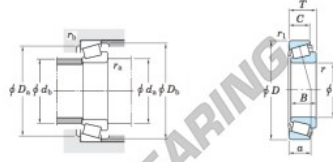

Tapered roller bearing 21063-21212-JTEKT - 21063-21212-JTEKT

<https://www.123bearing.eu/bearing-housing/roller-bearing/tapered/21063-21212-jtekt>

Single-row tapered roller bearings inch series Koyo

Boundary dimensions (mm)							Basic load ratings (kN)		Limiting speeds (min ⁻¹)	
d	D	T	B	C	r ₁	r ₂	C _r	C ₁₀	Grease lub.	Oil lub.
15.875	53.975	22.225	21.838	15.875	0.8	2.4	42.0	41.2	8 400	11 000

Bearing No.		Load center (mm)	Mounting dimensions (mm)						Constant	Axial load factors		(Refer.) Mass (kg)	
Inner ring	Outer ring	a	d _a	d _b	D _a	D _b	r _a max.	r _b max.	e	Y ₁	Y ₂	Inner ring	Outer ring
21063	21212	16.6	29.0	26.5	43.0	50.0	0.8	2.4	0.59	1.02	0.56	0.163	0.097

PRODUCT FEATURES

Brand	JTEKT
N° Ean13	3663952425375
Inside diameter	15.875 mm
Outside diameter	53.975 mm
Thickness	22.225 mm
Packaging	1

contact@123bearing.eu

+33 359 36 04 90

CRT4 de Lesquin 60 Rue Du Haut De Sainghin 59273 Fretin FRANCE