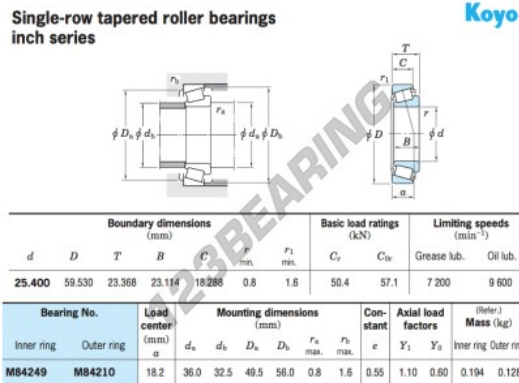

Tapered roller bearing M84249-M84210-JTEKT - M84249-M84210-JTEKT

<https://www.123bearing.eu/bearing-housing/roller-bearing/tapered/m84249-m84210-jtekt>

PRODUCT FEATURES

Brand	JTEKT
N° Ean13	3663952425658
Inside diameter	25.4 mm
Inside diameter	1" inch
Outside diameter	59.53 mm
Outside diameter	2 11/32" inch
Thickness	23.368 mm
Thickness	0.92" inch
Packaging	1