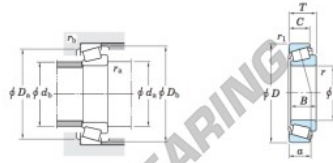

## Tapered roller bearing 15101-15250R-JTEKT - 15101-15250R-JTEKT

<https://www.123bearing.eu/bearing-housing/roller-bearing/tapered/15101-15250r-jtekt>

Single-row tapered roller bearings  
inch series

Koyo

Boundary dimensions (mm)							Basic load ratings (kN)		Limiting speeds (min <sup>-1</sup> )	
d	D	T	B	C	r <sub>1</sub> max.	r <sub>1</sub> min.	C <sub>r</sub>	C <sub>10</sub>	Grease lub.	Oil lub.
25.400	63.500	19.050	20.638	14.288	0.8	1.2	44.6	50.7	6 400	8 600

Bearing No.		Load center (mm)	Mounting dimensions (mm)						Constant	Axial load factors		(Refer.) Mass (kg)	
Inner ring	Outer ring	a	d <sub>a</sub>	d <sub>b</sub>	D <sub>a</sub>	D <sub>b</sub>	r <sub>a</sub> max.	r <sub>b</sub> max.	e	Y <sub>1</sub>	Y <sub>2</sub>	Inner ring	Outer ring
15101	15250R	13.2	32.5	31.5	55.0	59.0	0.8	1.2	0.35	1.71	0.94	0.215	0.097

### PRODUCT FEATURES

Brand	JTEKT
N° Ean13	3663952425672
Inside diameter	25.4 mm
Outside diameter	63.5 mm
Thickness	19.05 mm
Packaging	1

[contact@123bearing.eu](mailto:contact@123bearing.eu)

+33 359 36 04 90