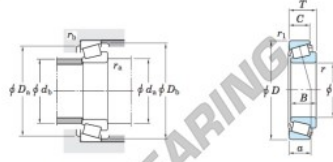

Tapered roller bearing 08125-08231-JTEKT - 08125-08231-JTEKT

<https://www.123bearing.eu/bearing-housing/roller-bearing/tapered/08125-08231-jtekt>

Single-row tapered roller bearings ————— **Koyo**
inch series

Boundary dimensions (mm)							Basic load ratings (kN)		Limiting speeds (min ⁻¹)	
d	D	T	B	C	r ₁ max.	r ₁ min.	C _r	C ₁₀	Grease lub.	Oil lub.
31.750	58.738	14.684	15.080	10.716	1.0	1.0	29.5	33.3	6 600	8 900

Bearing No.		Load center (mm)	Mounting dimensions (mm)						Constant	Axial load factors		(Refer.) Mass (kg)	
Inner ring	Outer ring	a	d _a	d _b	D _a	D _b	r _a max.	r _b max.	e	Y ₁	Y ₂	Inner ring	Outer ring
08125	08231	13.5	37.5	36.0	52.0	55.0	1.0	1.0	0.48	1.26	0.69	0.109	0.056

PRODUCT FEATURES

Brand	JTEKT
N° Ean13	3663952426044
Inside diameter	31.75 mm
Outside diameter	58.738 mm
Thickness	14.684 mm
Packaging	1

contact@123bearing.eu

+33 359 36 04 90

CRT4 de Lesquin 60 Rue Du Haut De Sainghin 59273 Fretin FRANCE