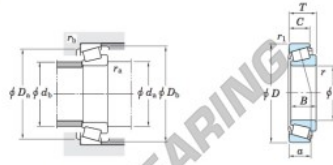

Tapered roller bearing 16137-16284-JTEKT - 16137-16284-JTEKT

<https://www.123bearing.eu/bearing-housing/roller-bearing/tapered/16137-16284-jtekt>

Single-row tapered roller bearings
inch series

Koyo

Boundary dimensions (mm)							Basic load ratings (kN)		Limiting speeds (min ⁻¹)	
d	D	T	B	C	r ₁ max.	r ₁ min.	C _r	C ₁₀	Grease lub.	Oil lub.
34.925	72.238	20.638	20.638	19.875	3.6	1.2	49.7	61.3	5 600	7 400

Bearing No.		Load center (mm)	Mounting dimensions (mm)						Constant	Axial load factors		(Refer to) Mass (kg)	
Inner ring	Outer ring	a	d _a	d _b	D _a	D _b	r _a max.	r _b max.	e	Y ₁	Y ₂	Inner ring	Outer ring
16137	16284	16.6	46.5	40.5	63.0	67.0	3.6	1.2	0.40	1.49	0.82	0.236	0.144

PRODUCT FEATURES

Brand	JTEKT
N° Ean13	3663952426310
Inside diameter	34.925 mm
Outside diameter	72.238 mm
Thickness	20.638 mm
Packaging	1

contact@123bearing.eu

+33 359 36 04 90

CRT4 de Lesquin 60 Rue Du Haut De Sainghin 59273 Fretin FRANCE