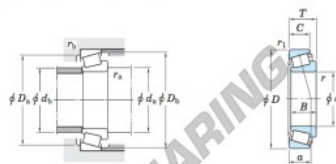

Tapered roller bearing 16137-16284-JTEKT - 16137-16284-JTEKT

<https://www.123bearing.eu/bearing-housing/roller-bearing/tapered/16137-16284-jtekt>

Single-row tapered roller bearings
inch series

Koyo

Boundary dimensions (mm)							Basic load ratings (kN)		Limiting speeds (min ⁻¹)	
d	D	T	B	C	r ₁ max.	r ₁ min.	C _r	C ₁₀	Grease lub.	Oil lub.
34.925	72.238	20.638	20.638	19.875	3.6	1.2	49.7	61.3	5 600	7 400

Bearing No.		Load center (mm)	Mounting dimensions (mm)						Constant	Axial load factors		(Refer to) Mass (kg)	
Inner ring	Outer ring	a	d _a	d _b	D _a	D _b	r _a max.	r _b max.	e	Y ₁	Y ₂	Inner ring	Outer ring
16137	16284	16.6	46.5	40.5	63.0	67.0	3.6	1.2	0.40	1.49	0.82	0.236	0.144

PRODUCT FEATURES

Brand	JTEKT
N° Ean13	3663952426310
Inside diameter	34.925 mm
Outside diameter	72.238 mm
Thickness	20.638 mm
Packaging	1

contact@123bearing.eu

+33 359 36 04 90

CRT4 de Lesquin 60 Rue Du Haut De Sainghin 59273 Fretin FRANCE