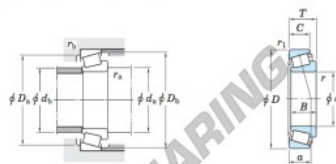

Tapered roller bearing 16137-16284-JTEKT - 16137-16284-JTEKT

<https://www.123bearing.eu/bearing-housing/roller-bearing/tapered/16137-16284-jtekt>

Single-row tapered roller bearings
inch series

Koyo

Boundary dimensions (mm)							Basic load ratings (kN)		Limiting speeds (min ⁻¹)	
d	D	T	B	C	r_a max.	r_b max.	C_r	C_{10}	Grease lub.	Oil lub.
34.925	72.238	20.638	20.638	19.875	3.6	1.2	49.7	61.3	5 600	7 400

Bearing No.		Load center (mm)	Mounting dimensions (mm)					Constant	Axial load factors		(Refer.) Mass (kg)		
Inner ring	Outer ring	a	d_a	d_b	D_a	D_b	r_a max.	r_b max.	e	Y_1	Y_2	Inner ring	Outer ring
16137	16284	16.6	46.5	40.5	63.0	67.0	3.6	1.2	0.40	1.49	0.82	0.236	0.144

PRODUCT FEATURES

Brand	JTEKT
N° Ean13	3663952426310
Inside diameter	34.925 mm
Outside diameter	72.238 mm
Thickness	20.638 mm
Packaging	1

contact@123bearing.eu

+33 359 36 04 90

CRT4 de Lesquin 60 Rue Du Haut De Sainghin 59273 Fretin FRANCE