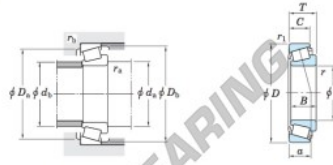

Tapered roller bearing 16137-16284-JTEKT - 16137-16284-JTEKT

<https://www.123bearing.eu/bearing-housing/roller-bearing/tapered/16137-16284-jtekt>

Single-row tapered roller bearings
inch series

Koyo

Boundary dimensions (mm)							Basic load ratings (kN)		Limiting speeds (min ⁻¹)	
d	D	T	B	C	r ₁ max.	r ₁ min.	C _r	C ₁₀	Grease lub.	Oil lub.
34.925	72.238	20.638	20.638	19.875	3.6	1.2	49.7	61.3	5 600	7 400

Bearing No.		Load center (mm)	Mounting dimensions (mm)						Constant	Axial load factors		(Refer.) Mass (kg)	
Inner ring	Outer ring	a	d _a	d _b	D _a	D _b	r _a max.	r _b max.	e	Y ₁	Y ₂	Inner ring	Outer ring
16137	16284	16.6	46.5	40.5	63.0	67.0	3.6	1.2	0.40	1.49	0.82	0.236	0.144

PRODUCT FEATURES

Brand	JTEKT
N° Ean13	3663952426310
Inside diameter	34.925 mm
Outside diameter	72.238 mm
Thickness	20.638 mm
Packaging	1

contact@123bearing.eu

+33 359 36 04 90

CRT4 de Lesquin 60 Rue Du Haut De Sainghin 59273 Fretin FRANCE