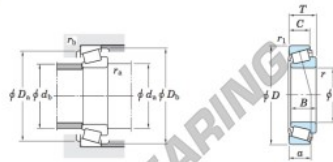

Tapered roller bearing 16137-16284-JTEKT - 16137-16284-JTEKT

<https://www.123bearing.eu/bearing-housing/roller-bearing/tapered/16137-16284-jtekt>

Single-row tapered roller bearings
inch series

Koyo

Boundary dimensions (mm)							Basic load ratings (kN)		Limiting speeds (min ⁻¹)	
d	D	T	B	C	r_s	r_o	C_r	C_{10}	Grease lub.	Oil lub.
34.925	72.238	20.638	20.638	19.875	3.6	1.2	49.7	61.3	5 600	7 400

Bearing No.		Load center (mm)	Mounting dimensions (mm)					Constant	Axial load factors		(Refer) Mass (kg)		
Inner ring	Outer ring	a	d_a	d_b	D_a	D_b	r_a max.	r_b max.	e	Y_1	Y_2	Inner ring	Outer ring
16137	16284	16.6	46.5	40.5	63.0	67.0	3.6	1.2	0.40	1.49	0.82	0.236	0.144

PRODUCT FEATURES

Brand	JTEKT
N° Ean13	3663952426310
Inside diameter	34.925 mm
Outside diameter	72.238 mm
Thickness	20.638 mm
Packaging	1

contact@123bearing.eu

+33 359 36 04 90

CRT4 de Lesquin 60 Rue Du Haut De Sainghin 59273 Fretin FRANCE