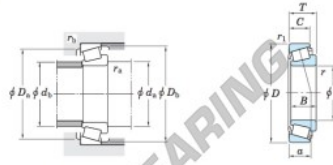

Tapered roller bearing 16137-16284-JTEKT - 16137-16284-JTEKT

<https://www.123bearing.eu/bearing-housing/roller-bearing/tapered/16137-16284-jtekt>

Single-row tapered roller bearings
inch series

Koyo

Boundary dimensions (mm)							Basic load ratings (kN)		Limiting speeds (min ⁻¹)	
d	D	T	B	C	d _a	d _b	C _r	C ₁₀	Grease lub.	Oil lub.
34.925	72.238	20.638	20.638	19.875	3.6	1.2	49.7	61.3	5 600	7 400

Bearing No.		Load center (mm)	Mounting dimensions (mm)					Constant	Axial load factors		(Refer.) Mass (kg)		
Inner ring	Outer ring	a	d _a	d _b	D _a	D _b	r _s max.	r _t max.	e	Y ₁	Y ₂	Inner ring	Outer ring
16137	16284	16.6	46.5	40.5	63.0	67.0	3.6	1.2	0.40	1.49	0.82	0.236	0.144

PRODUCT FEATURES

Brand	JTEKT
N° Ean13	3663952426310
Inside diameter	34.925 mm
Outside diameter	72.238 mm
Thickness	20.638 mm
Packaging	1

contact@123bearing.eu

+33 359 36 04 90

CRT4 de Lesquin 60 Rue Du Haut De Sainghin 59273 Fretin FRANCE