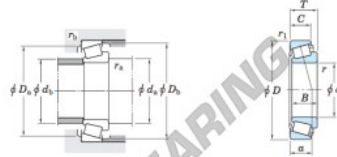

## Tapered roller bearing 46176-46368-JTEKT - 46176-46368-JTEKT

<https://www.123bearing.eu/bearing-housing/roller-bearing/tapered/46176-46368-jtekt>

Single-row tapered roller bearings ————— **Koyo**  
inch series

Boundary dimensions (mm)							Basic load ratings (kN)		Limiting speeds (min <sup>-1</sup> )	
d	D	T	B	C	d <sub>a</sub>	d <sub>b</sub>	C <sub>r</sub>	C <sub>10</sub>	Grease lub.	Oil lub.
44.450	93.662	31.750	31.760	26.195	3.6	3.2	105	134	4 400	5 800

Bearing No.		Load center (mm)	Mounting dimensions (mm)					Constant	Axial load factors		(Refer to)		
Inner ring	Outer ring	a	d <sub>a</sub>	d <sub>b</sub>	D <sub>a</sub>	D <sub>b</sub>	r <sub>a</sub> max.	r <sub>b</sub> max.	e	Y <sub>1</sub>	Y <sub>2</sub>	Inner ring	Outer ring
46176	46368	24.0	60.0	54.0	79.0	87.0	3.6	3.2	0.40	1.49	0.82	0.609	0.403

### PRODUCT FEATURES

Brand	JTEKT
N° Ean13	3663952427102
Inside diameter	44.45 mm
Outside diameter	93.662 mm
Thickness	31.75 mm
Packaging	1

[contact@123bearing.eu](mailto:contact@123bearing.eu)

+33 359 36 04 90