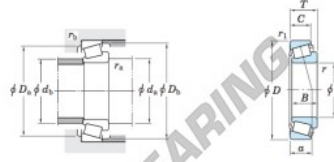

Tapered roller bearing 463-453X-JTEKT - 463-453X-JTEKT

<https://www.123bearing.eu/bearing-housing/roller-bearing/tapered/463-453x-jtekt>

Single-row tapered roller bearings — Koyo
inch series

Boundary dimensions (mm)							Basic load ratings (kN)		Limiting speeds (min ⁻¹)	
d	D	T	B	C	r ₁ max.	r ₁ min.	C _r	C ₁₀	Grease lub.	Oil lub.
47.625	104.775	30.162	29.317	24.605	4.8	3.2	109	144	3 700	4 900

Bearing No.		Load center (mm)	Mounting dimensions (mm)					Constant	Axial load factors		(Refer to)		
Inner ring	Outer ring	a	d _a	d _b	D _a	D _b	r _a max.	r _b max.	e	Y ₁	Y ₂	Inner ring	Outer ring
463	453X	23.6	65.0	56.0	92.0	98.0	4.8	3.2	0.34	1.79	0.98	0.838	0.372

PRODUCT FEATURES

Brand	JTEKT
N° Ean13	3663952427386
Inside diameter	47.625 mm
Outside diameter	104.775 mm
Thickness	30.162 mm
Packaging	1

contact@123bearing.eu

+33 359 36 04 90

CRT4 de Lesquin 60 Rue Du Haut De Sainghin 59273 Fretin FRANCE