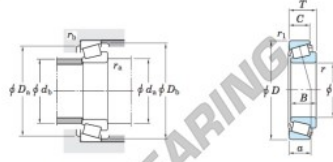

Tapered roller bearing 65225-65500-JTEKT - 65225-65500-JTEKT

<https://www.123bearing.eu/bearing-housing/roller-bearing/tapered/65225-65500-jtekt>

Single-row tapered roller bearings
inch series

Koyo

Boundary dimensions (mm)							Basic load ratings (kN)		Limiting speeds (min ⁻¹)	
d	D	T	B	C	r ₁	r ₂	C _r	C ₁₀	Grease lub.	Oil lub.
57.150	127.000	44.450	44.450	34.925	3.6	3.2	208	269	3 300	4 400

Bearing No.		Load center (mm)	Mounting dimensions (mm)					Constant	Axial load factors		(Refer.) Mass (kg)		
Inner ring	Outer ring	a	d _a	d _b	D _a	D _b	r _a max.	r _b max.	e	Y ₁	Y ₂	Inner ring	Outer ring
65225	65500	35.2	80.0	71.0	107.0	119.0	3.6	3.2	0.49	1.23	0.68	1.69	1.02

PRODUCT FEATURES

Brand	JTEKT
N° Ean13	3663952428222
Inside diameter	57.15 mm
Outside diameter	127 mm
Thickness	44.45 mm
Packaging	1

contact@123bearing.eu

+33 359 36 04 90

CRT4 de Lesquin 60 Rue Du Haut De Sainghin 59273 Fretin FRANCE