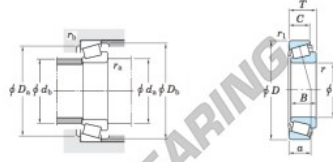

Tapered roller bearing 477-472-JTEKT - 477-472-JTEKT

<https://www.123bearing.eu/bearing-housing/roller-bearing/tapered/477-472-jtekt>

Single-row tapered roller bearings Koyo
Inch series

Boundary dimensions (mm)								Basic load ratings (kN)		Limiting speeds (min ⁻¹)	
d	D	T	B	C	r ₁	r ₂	r ₃	C _r	C ₁₀	Grease lub.	Oil lub.
63.500	120.000	29.794	29.007	24.237	0.8	2.0		118	161	3 200	4 200

Bearing No.		Load center (mm)	Mounting dimensions (mm)						Constant	Axial load factors		(Refer.) Mass (kg)	
Inner ring	Outer ring	a	d _a	d _b	D _a	D _b	r _a max.	r _b max.	e	Y ₁	Y ₂	Inner ring	Outer ring
477	472	25.7	73.0	72.0	108.0	113.0	0.8	2.0	0.38	1.56	0.86	0.967	0.493

PRODUCT FEATURES

Brand	JTEKT
N° Ean13	3663952428475
Inside diameter	63.5 mm
Outside diameter	120 mm
Thickness	29.794 mm
Packaging	1

contact@123bearing.eu

+33 359 36 04 90

CRT4 de Lesquin 60 Rue Du Haut De Sainghin 59273 Fretin FRANCE