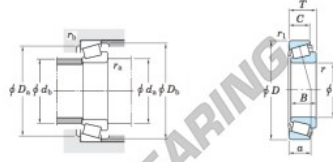

Tapered roller bearing

H715343-H715311-JTEKT - H715343-H715311-JTEKT

<https://www.123bearing.eu/bearing-housing/roller-bearing/tapered/h715343-h715311-jtekt>

Single-row tapered roller bearings inch series Koyo

Boundary dimensions (mm)							Basic load ratings (kN)			Limiting speeds (min ⁻¹)	
d	D	T	B	C	r ₁	r ₂	C _r	C ₁₀	Grease lub.	Oil lub.	
68.262	136.525	46.038	46.038	36.612	3.6	3.2	231	369	2 800	3 700	

Bearing No.		Load center (mm)	Mounting dimensions (mm)						Constant	Axial load factors		(Refer to)	
Inner ring	Outer ring	a	d _a	d _b	D _a	D _b	r _a max.	r _b max.	e	Y ₁	Y ₂	Inner ring	Outer ring
H715343	H715311	37.0	90.0	84.0	118.0	132.0	3.6	3.2	0.47	1.27	0.70	2.27	0.950

PRODUCT FEATURES

Brand	JTEKT
N° Ean13	3663952428734
Inside diameter	68.262 mm
Outside diameter	136.525 mm
Thickness	46.038 mm
Packaging	1

contact@123bearing.eu

+33 359 36 04 90

CRT4 de Lesquin 60 Rue Du Haut De Sainghin 59273 Fretin FRANCE