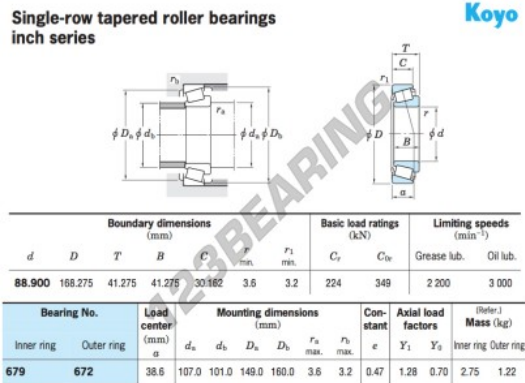

## Tapered roller bearing 679-672-JTEKT - 679-672-JTEKT

<https://www.123bearing.eu/bearing-housing/roller-bearing/tapered/679-672-jtekt>

### PRODUCT FEATURES

Brand	JTEKT
N° Ean13	3663952429625
Inside diameter	88.9 mm
Inside diameter	3 1/2" inch
Outside diameter	168.275 mm
Outside diameter	6 5/8" inch
Thickness	41.275 mm
Thickness	1 5/8" inch
Packaging	1