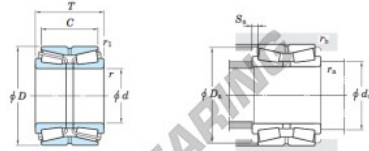

Tapered roller bearing 46T30311DJR-49-JTEKT - 46T30311DJR-49-JTEKT

<https://www.123bearing.eu/bearing-housing/roller-bearing/tapered/46t30311djr-49-jtekt>

Double-row tapered roller bearings ——— **Koyo**
TDO type

Boundary dimensions (mm)						Basic load ratings (kN)		Limiting speeds (min ⁻¹)	
d	D	T	C	r_1 min.	r_2 min.	C_r	C_{0r}	Grease lub.	Oil lub.
55	120	70	49	2	0.6	221	297	2 300	3 200

Bearing No.	Mounting dimensions (mm)					Constant e	Axial load factors				Refer.) Mass (kg)
	d_s min.	D_s min.	S_d min.	r_4 max.	r_3 max.		Y_2	Y_3	Y_0		
46T30311DJR/49	67	113	10.5	2	0.6	0.83	0.82	1.22	0.8	3.54	

PRODUCT FEATURES

Brand	JTEKT
N° Ean13	3663952437552
Inside diameter	55 mm
Outside diameter	120 mm
Thickness	70 mm
Packaging	1

contact@123bearing.eu

+33 359 36 04 90

CRT4 de Lesquin 60 Rue Du Haut De Sainghin 59273 Fretin FRANCE