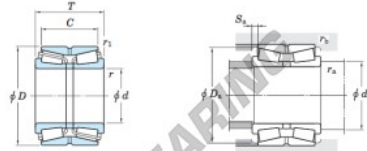

Tapered roller bearing 46T30311JR-57-JTEKT - 46T30311JR-57-JTEKT

<https://www.123bearing.eu/bearing-housing/roller-bearing/tapered/46t30311jr-57-jtekt>

Double-row tapered roller bearings Koyo
TDO type

Boundary dimensions (mm)						Basic load ratings (kN)		Limiting speeds (min ⁻¹)	
d	D	T	C	r_1 min.	r_2 min.	C_r	C_{0r}	Grease lub.	Oil lub.
55	120	70	67	2	0.6	256	341	2 700	3 600

Bearing No.	Mounting dimensions (mm)					Constant e	Axial load factors			Refer.) Mass (kg)
	d_a min.	D_a min.	S_a min.	r_a max.	r_b max.		Y_2	Y_3	Y_0	
46T30311JR/57	67	111	6.5	2	0.6	0.35	1.96	2.91	1.91	3.57

PRODUCT FEATURES

Brand	JTEKT
N° Ean13	3663952437569
Inside diameter	55 mm
Outside diameter	120 mm
Thickness	70 mm
Packaging	1

contact@123bearing.eu

+33 359 36 04 90

CRT4 de Lesquin 60 Rue Du Haut De Sainghin 59273 Fretin FRANCE