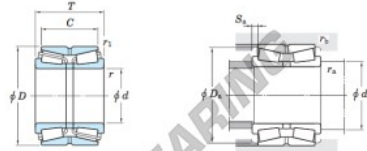

Tapered roller bearing 46T32311JR-76-JTEKT - 46T32311JR-76-JTEKT

<https://www.123bearing.eu/bearing-housing/roller-bearing/tapered/46t32311jr-76-jtekt>

Double-row tapered roller bearings ——— Koyo
TDO type

Boundary dimensions (mm)						Basic load ratings (kN)		Limiting speeds (min ⁻¹)	
d	D	T	C	r_1 min.	r_1 max.	C_r	C_{0r}	Grease lub.	Oil lub.
55	120	97	76	2	0.6	343	500	2 700	3 600

Bearing No.	Mounting dimensions (mm)					Constant e	Axial load factors			Refer.) Mass (kg)
	d_a min.	D_a min.	S_a min.	r_a max.	r_a max.		Y_2	Y_3	Y_0	
46T32311JR/76	67	111	10.5	2	0.6	0.35	1.96	2.91	1.91	4.98

PRODUCT FEATURES

Brand	JTEKT
N° Ean13	3663952437576
Inside diameter	55 mm
Outside diameter	120 mm
Thickness	97 mm
Packaging	1

contact@123bearing.eu

+33 359 36 04 90

CRT4 de Lesquin 60 Rue Du Haut De Sainghin 59273 Fretin FRANCE