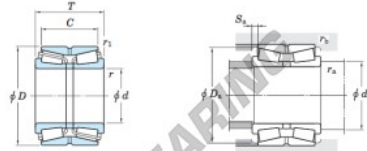

Tapered roller bearing 46T30312DJR-51-JTEKT - 46T30312DJR-51-JTEKT

<https://www.123bearing.eu/bearing-housing/roller-bearing/tapered/46t30312djr-51-jtekt>

Double-row tapered roller bearings ———— **Koyo**
TDO type

Boundary dimensions (mm)						Basic load ratings (kN)		Limiting speeds (min ⁻¹)	
d	D	T	C	r_1 min.	r_1 max.	C_r	C_{10}	Grease lub.	Oil lub.
60	130	74	51	2.5	1	262	359	2 100	2 900

Bearing No.	Mounting dimensions (mm)					Constant e	Axial load factors				Refer.) Mass (kg)
	d_a min.	D_a min.	S_a min.	r_a max.	r_b max.		Y_2	Y_3	Y_0		
46T30312DJR/51	74	124	11.5	2.5	1	0.83	0.82	1.22	0.8	4.45	

PRODUCT FEATURES

Brand	JTEKT
N° Ean13	3663952437606
Inside diameter	60 mm
Outside diameter	130 mm
Thickness	74 mm
Packaging	1

contact@123bearing.eu

+33 359 36 04 90

CRT4 de Lesquin 60 Rue Du Haut De Sainghin 59273 Fretin FRANCE