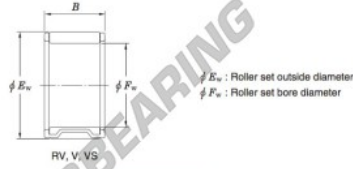

Needle roller bearing RV121712A-2-JTEKT - RV121712A-2-JTEKT

<https://www.123bearing.eu/bearing-housing/needle-roller-bearing/needle/rv121712a-2-jtekt>

Needle roller and cage assemblies Koyo

Boundary dimensions (mm)			Basic load ratings (kN)		Limiting speeds (min ⁻¹)		Bearing No.	Special series (Cage)	[ref.] Mass (g)
F_w	E_w	B	C_r	C_{10}	Oil lub.				
12	17	11.5	8.2	8.3	34 000	RV121712A-2	—	6.6	

PRODUCT FEATURES

Brand	JTEKT
N° Ean13	3663952465920
Inside diameter	12 mm
Outside diameter	17 mm
Thickness	11.5 mm
Weight	6.6 g
Packaging	1

contact@123bearing.eu

+33 359 36 04 90

CRT4 de Lesquin 60 Rue Du Haut De Sainghin 59273 Fretin FRANCE