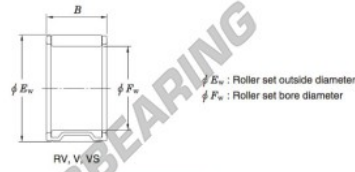

## Needle roller bearing RV141909P1-JTEKT - RV141909P1-JTEKT

<https://www.123bearing.eu/bearing-housing/needle-roller-bearing/needle/rv141909p1-jtekt>

Needle roller and cage assemblies Koyo

Boundary dimensions (mm)			Basic load ratings (kN)		Limiting speeds (min <sup>-1</sup> )	Bearing No.	Special series (Cage)	[ref.] Mass (g)
$F_w$	$E_w$	$B$	$C_r$	$C_{10}$	Oil lub.			
14	19	9	7.0	7.1	30 000	RV141909P1	—	5.7

### PRODUCT FEATURES

Brand	JTEKT
N° Ean13	3663952465999
Inside diameter	14 mm
Outside diameter	19 mm
Thickness	9 mm
Weight	5.7 g
Packaging	1

[contact@123bearing.eu](mailto:contact@123bearing.eu)

+33 359 36 04 90