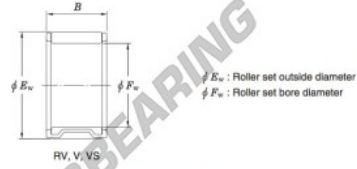

Needle roller bearing VS15-13-JTEKT - VS15-13-JTEKT

<https://www.123bearing.eu/bearing-housing/needle-roller-bearing/needle/vs15-13-jtekt>

Needle roller and cage assemblies Koyo

Boundary dimensions (mm)			Basic load ratings (kN)		Limiting speeds (min ⁻¹)	Bearing No.	Special series (Cage)	[ref.] Mass (g)
F_w	E_w	B	C_r	C_{10}	Oil lub.			
15	20	13	10.4	11.9	29 000	VS15/13	—	8.6

PRODUCT FEATURES

Brand	JTEKT
N° Ean13	3663952466064
Inside diameter	15 mm
Outside diameter	20 mm
Thickness	13 mm
Weight	8.6 g
Packaging	1

contact@123bearing.eu

+33 359 36 04 90

CRT4 de Lesquin 60 Rue Du Haut De Sainghin 59273 Fretin FRANCE