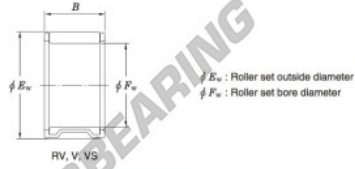

Needle roller bearing 16VS2212-2-JTEKT - 16VS2212-2-JTEKT

<https://www.123bearing.eu/bearing-housing/needle-roller-bearing/needle/16vs2212-2-jtekt>

Needle roller and cage assemblies Koyo

Boundary dimensions (mm)			Basic load ratings (kN)		Limiting speeds (min ⁻¹)	Bearing No.	Special series (Cage)	[Refer.] Mass (g)
F_w	E_w	B	C_r	C_{10}	Oil lub.			
16	22	12	9.6	9.6	26 000	16VS2212-2	—	11

PRODUCT FEATURES

Brand	JTEKT
N° Ean13	3663952466149
Inside diameter	16 mm
Outside diameter	22 mm
Thickness	12 mm
Weight	11 g
Packaging	1

contact@123bearing.eu

+33 359 36 04 90

CRT4 de Lesquin 60 Rue Du Haut De Sainghin 59273 Fretin FRANCE