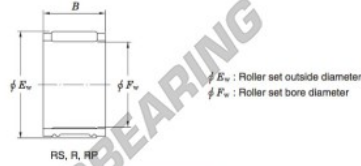

Needle roller bearing RS16-24-JTEKT - RS16-24-JTEKT

<https://www.123bearing.eu/bearing-housing/needle-roller-bearing/needle/rs16-24-jtekt>

Needle roller and cage assemblies Koyo

Boundary dimensions (mm)			Basic load ratings (kN)			Limiting speeds (min ⁻¹)	Bearing No.	Special series (Cage)	[Ref.] Mass (g)
F_w	E_w	B	C_r	C_0	Oil lub.				
16	22	24	20.4	25.5	26 000	RS16/24	Width tolerance special ¹⁾	23	

PRODUCT FEATURES

Brand	JTEKT
N° Ean13	3663952466156
Inside diameter	16 mm
Outside diameter	22 mm
Thickness	24 mm
Weight	23 g
Packaging	1

contact@123bearing.eu

+33 359 36 04 90

CRT4 de Lesquin 60 Rue Du Haut De Sainghin 59273 Fretin FRANCE