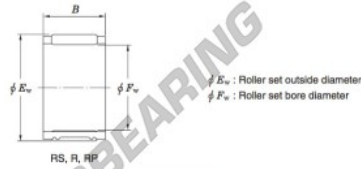

## Needle roller bearing R20-10-JTEKT - R20-10-JTEKT

<https://www.123bearing.eu/bearing-housing/needle-roller-bearing/needle/r20-10-jtekt>

Needle roller and cage assemblies Koyo

Boundary dimensions (mm.)			Basic load ratings (kN)		Limiting speeds (min <sup>-1</sup> )	Bearing No.	Special series (Cage)	[Outer] Mass (g)
$F_w$	$E_w$	$B$	$C_r$	$C_0$	Oil lub.			
20	24	10	7.2	9.4	23 000	R20/10	—	7.9

### PRODUCT FEATURES

Brand	JTEKT
N° Ean13	3663952466330
Inside diameter	20 mm
Outside diameter	24 mm
Thickness	10 mm
Weight	7.9 g
Packaging	1

[contact@123bearing.eu](mailto:contact@123bearing.eu)

+33 359 36 04 90