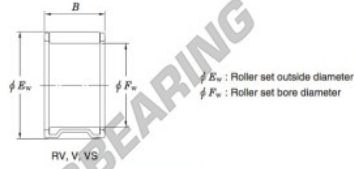

## Needle roller bearing VS20-14-A-JTEKT - VS20-14-A-JTEKT

<https://www.123bearing.eu/bearing-housing/needle-roller-bearing/needle/vs20-14-a-jtekt>

Needle roller and cage assemblies Koyo

Boundary dimensions (mm)			Basic load ratings (kN)		Limiting speeds (min <sup>-1</sup> )		Bearing No.	Special series (Cage)	[Outer] Mass (g)
$F_w$	$E_w$	B	$C_r$	$C_0$	Oil lub.				
20	26	14	14.1	17.0		22 000	VS20/14A	—	15

### PRODUCT FEATURES

Brand	JTEKT
N° Ean13	3663952466385
Inside diameter	20 mm
Outside diameter	26 mm
Thickness	14 mm
Weight	15 g
Packaging	1

[contact@123bearing.eu](mailto:contact@123bearing.eu)

+33 359 36 04 90