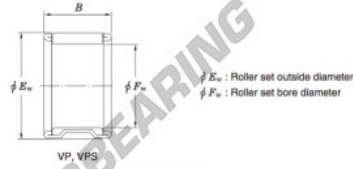

### Needle roller and cage assemblies Koyo

Boundary dimensions (mm)			Basic load ratings (kN)		Limiting speeds (min <sup>-1</sup> )	Bearing No.	Special series (Cage)	[Outer] Mass (g)
$F_w$	$E_w$	$B$	$C_r$	$C_0$	Oil lub.			
20	26	20	16.9	247	22 000	VP20/20-1	Width tolerance special <sup>1)</sup>	19

## PRODUCT FEATURES

Brand	JTEKT
N° Ean13	4549250084317
Inside diameter	20 mm
Outside diameter	26 mm
Thickness	20 mm
Weight	19 g
Packaging	1

[contact@123bearing.eu](mailto:contact@123bearing.eu)

+33 359 36 04 90