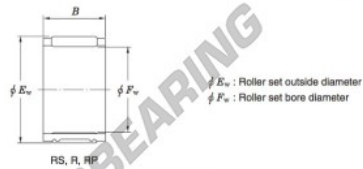

Needle roller cage RP202820-JTEKT - RP202820-JTEKT

<https://www.123bearing.eu/bearing-housing/needle-roller-bearing/cage/rp202820-jtekt>

Needle roller and cage assemblies Koyo

Boundary dimensions (mm)			Basic load ratings (kN)		Limiting speeds (min ⁻¹)	Bearing No.	Special series (Cage)	[Outer] Mass (g)
F_w	E_w	B	C_r	C_0	Oil lub.			
20	28	20	24.1	282	21 000	RP202820	—	28

PRODUCT FEATURES

Brand	JTEKT
N° Ean13	3663952466453
Inside diameter	20 mm
Outside diameter	28 mm
Thickness	20 mm
Weight	28 g
Packaging	1
Standard	No standard

contact@123bearing.eu

+33 359 36 04 90

CRT4 de Lesquin 60 Rue Du Haut De Sainghin 59273 Fretin FRANCE