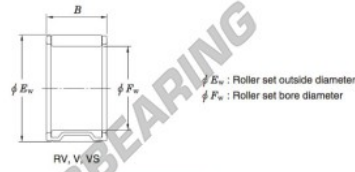

## Needle roller bearing 20V2825B-JTEKT - 20V2825B-JTEKT

<https://www.123bearing.eu/bearing-housing/needle-roller-bearing/needle/20v2825b-jtekt>

Needle roller and cage assemblies Koyo

Boundary dimensions (mm)			Basic load ratings (kN)		Limiting speeds (min <sup>-1</sup> )	Bearing No.	Special series (Cage)	[Outer] Mass (g)
$F_w$	$E_w$	$B$	$C_r$	$C_0$	Oil lub.			
20	28	25	28.8	35.4	21 000	<b>20V2825B</b>	—	37

### PRODUCT FEATURES

Brand	JTEKT
N° Ean13	3663952466460
Inside diameter	20 mm
Outside diameter	28 mm
Thickness	25 mm
Weight	37 g
Packaging	1

[contact@123bearing.eu](mailto:contact@123bearing.eu)

+33 359 36 04 90