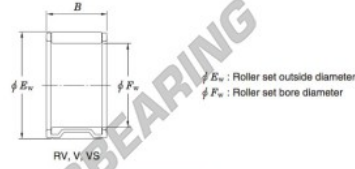

Needle roller bearing RV223216-JTEKT - RV223216-JTEKT

<https://www.123bearing.eu/bearing-housing/needle-roller-bearing/needle/rv223216-jtekt>

Needle roller and cage assemblies Koyo

Boundary dimensions (mm)			Basic load ratings (kN)		Limiting speeds (min ⁻¹)	Bearing No.	Special series (Cage)	[Refer.] Mass (g)
F_w	E_w	B	C_r	C_0	Oil lub.			
22	32	16	21.1	21.3	19 000	RV223216	—	35

PRODUCT FEATURES

Brand	JTEKT
N° Ean13	3663952466637
Inside diameter	22 mm
Outside diameter	32 mm
Thickness	16 mm
Weight	35 g
Packaging	1

contact@123bearing.eu

+33 359 36 04 90

CRT4 de Lesquin 60 Rue Du Haut De Sainghin 59273 Fretin FRANCE