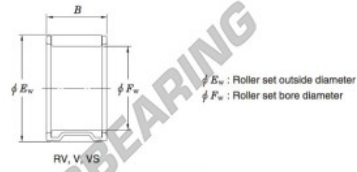

Needle roller bearing RV223230-JTEKT - RV223230-JTEKT

<https://www.123bearing.eu/bearing-housing/needle-roller-bearing/needle/rv223230-jtekt>

Needle roller and cage assemblies Koyo

Boundary dimensions (mm)			Basic load ratings (kN)		Limiting speeds (min ⁻¹)	Bearing No.	Special series (Cage)	[Outer] Mass (g)
F_w	E_w	B	C_r	C_{10}	Oil lub.			
22	32	30	40.4	48.9	19 000	RV223230	—	62

PRODUCT FEATURES

Brand	JTEKT
N° Ean13	3663952466644
Inside diameter	22 mm
Outside diameter	32 mm
Thickness	30 mm
Weight	62 g
Packaging	1

contact@123bearing.eu

+33 359 36 04 90

CRT4 de Lesquin 60 Rue Du Haut De Sainghin 59273 Fretin FRANCE